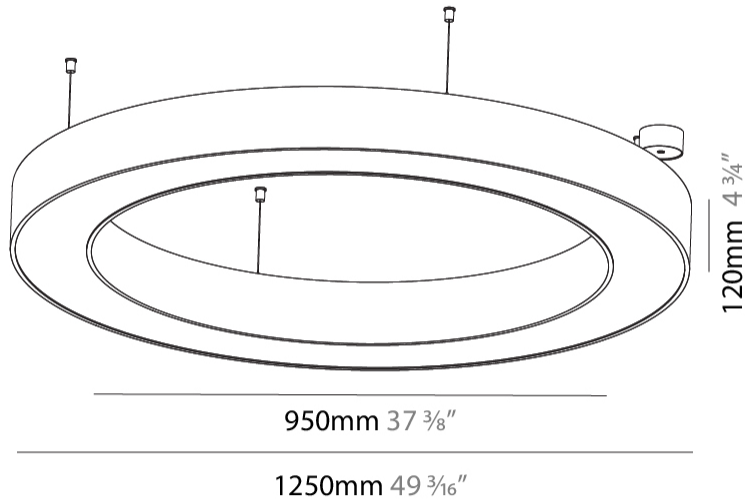

GENERAL

Series: Glorious
Subseries: Glorious
Brand: Prolicht
Division: Architectural
Mounting Type: Suspension
Mounting Location: Ceiling
Subcategory: Ambient

PHYSICAL

Shape: Round
Diameter (mm): 1250
Diameter (in): 49 3/16
Height (mm): 120
Height (in): 4 3/4
Max. Overall Height (mm): 2120
Max. Overall Height (in): 83 7/16
Light Distribution: Direct / Indirect
Weight (kg): 13.475
Weight (lbs): 29.70
Diffuser: [PMMA - Opal or Micro-Prism](#)
Fixture Finish: [SSR / BKV / CWI / CRY / HAB / UFT / ITA / RUA / FTG / MYG / LOD / PUS / FRO / FUP / KIA / POP / BLS / SPG / MEY / GOH / GUM / CHC / COM / ABZ / JAG / OBR / MOS / ROR](#)
Fixture Material: Aluminum

ELECTRICAL

Lamp Type: LED (Zhaga Standard)
Input Wattage (W): 90
Total Output Wattage (W): 72 / 57.6 (3500K)
Dimming: [Non-Dimming / Phase Dimming (120Vac only) / 0-10V Dimming](#)
Driver Included: Yes
Driver Location: Integrated
Driver Type: Constant Current
Driver Class: Class 2
Input Voltage (V): 120 - 277
Constant Current (MA): 350 / 1200/600 (3500K)

LED

Color Temperature (°K): [3000 / 3500 / 4000](#)
Max. Delivered Lumen (lm): 5540 / 5733 / 5850 Direct / 3830 / 3969 / 4050 Indirect
CRI: >80 CRI
Efficiency (%): 68
Lamp Life (hrs): 50000

OPTICAL

RATINGS AND CERTIFICATIONS

Certified By: Certified for North American Standards
IP rating: IP20